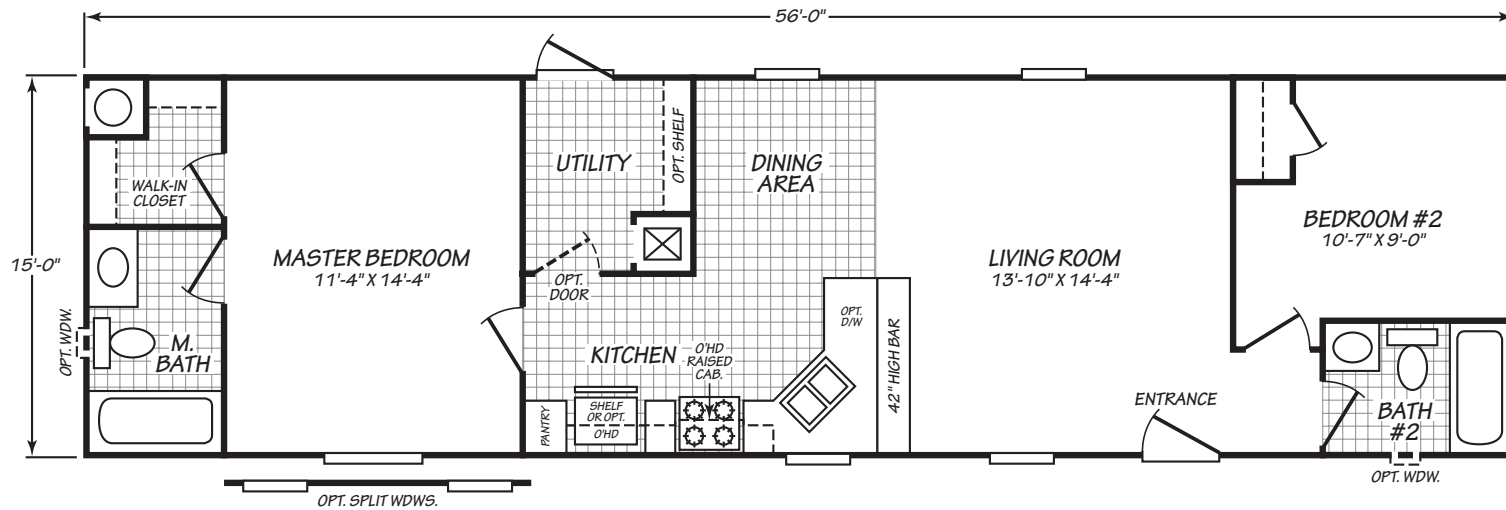

CROWNPOINTE XTREME

MODEL 15562X

2 Bedroom • 2 Bath • 840 Square Feet

Important: Because we continually update and modify our products, it is important for you to know that our brochures and literature are for illustrative purposes only. Illustrations may show optional features. All information contained herein may vary from the actual home we build. Dimensions are nominal and length and width measurements are from exterior wall to exterior wall. We reserve the right to make changes at any time, without notice or obligation, in prices, colors, materials, specifications, features and models. Please check with your retailer for specific information about the home you select.