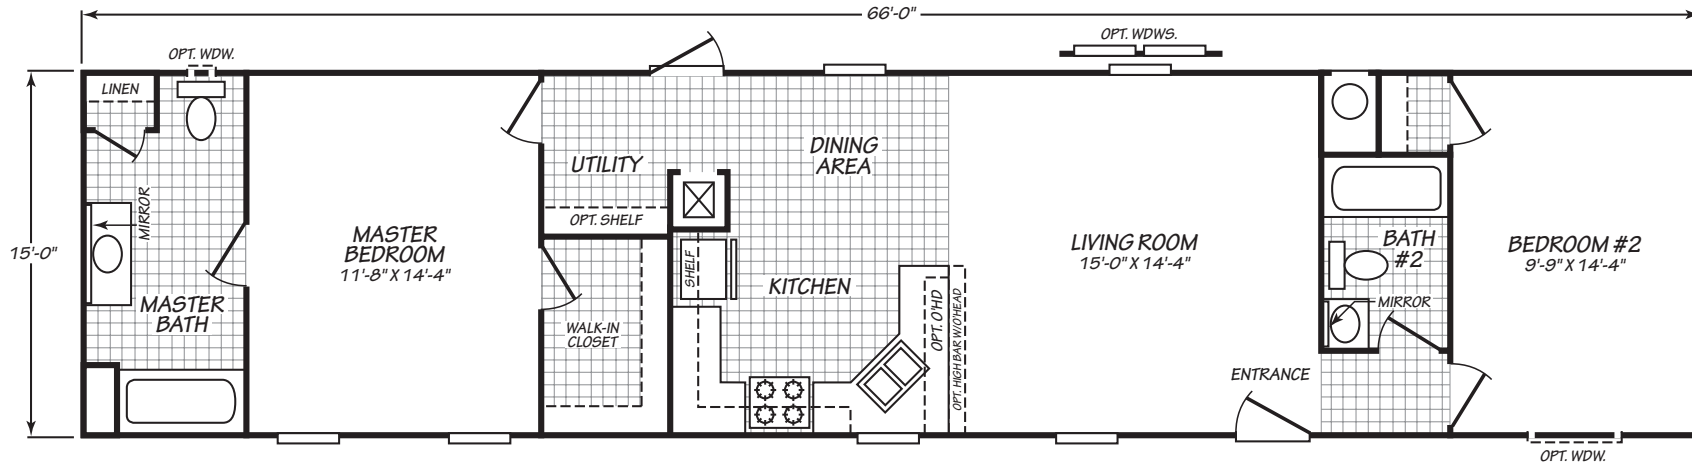

CROWNPOINTE XTREME

OPT. GLAMOUR BATH

MODEL 15662C

2 Bedroom • 2 Bath • 990 Square Feet

Important: Because we continually update and modify our products, it is important for you to know that our brochures and literature are for illustrative purposes only. Illustrations may show optional features. All information contained herein may vary from the actual home we build. Dimensions are nominal and length and width measurements are from exterior wall to exterior wall. We reserve the right to make changes at any time, without notice or obligation, in prices, colors, materials, specifications, features and models. Please check with your retailer for specific information about the home you select.