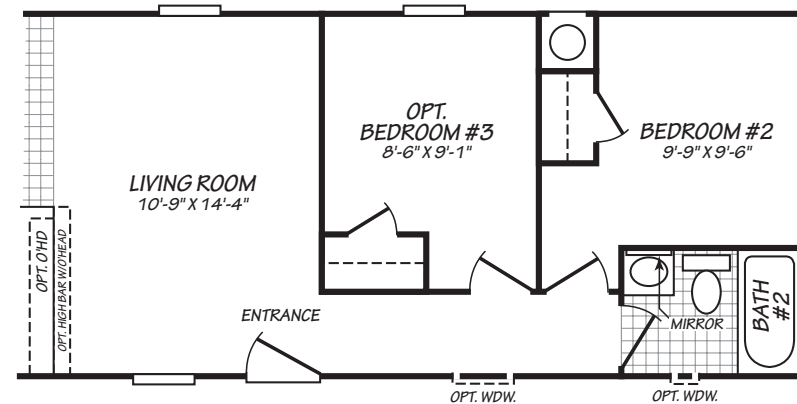

CROWNPOINTE XTREME

OPT. GLAMOUR BATH

MODEL 15662C

2 Bedroom • 2 Bath • 990 Square Feet

Important: Because we continually update and modify our products, it is important for you to know that our brochures and literature are for illustrative purposes only. Illustrations may show optional features. All information contained herein may vary from the actual home we build. Dimensions are nominal and length and width measurements are from exterior wall to exterior wall. We reserve the right to make changes at any time, without notice or obligation, in prices, colors, materials, specifications, features and models. Please check with your retailer for specific information about the home you select.