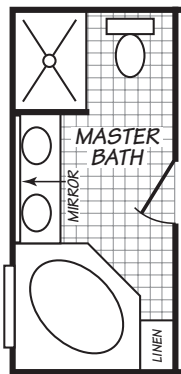

CROWNPOINTE XTREME

OPT. GLAMOUR BATH

MODEL 15662C

2 Bedroom • 2 Bath • 990 Square Feet

Important: Because we continually update and modify our products, it is important for you to know that our brochures and literature are for illustrative purposes only. Illustrations may show optional features. All information contained herein may vary from the actual home we build. Dimensions are nominal and length and width measurements are from exterior wall to exterior wall. We reserve the right to make changes at any time, without notice or obligation, in prices, colors, materials, specifications, features and models. Please check with your retailer for specific information about the home you select.