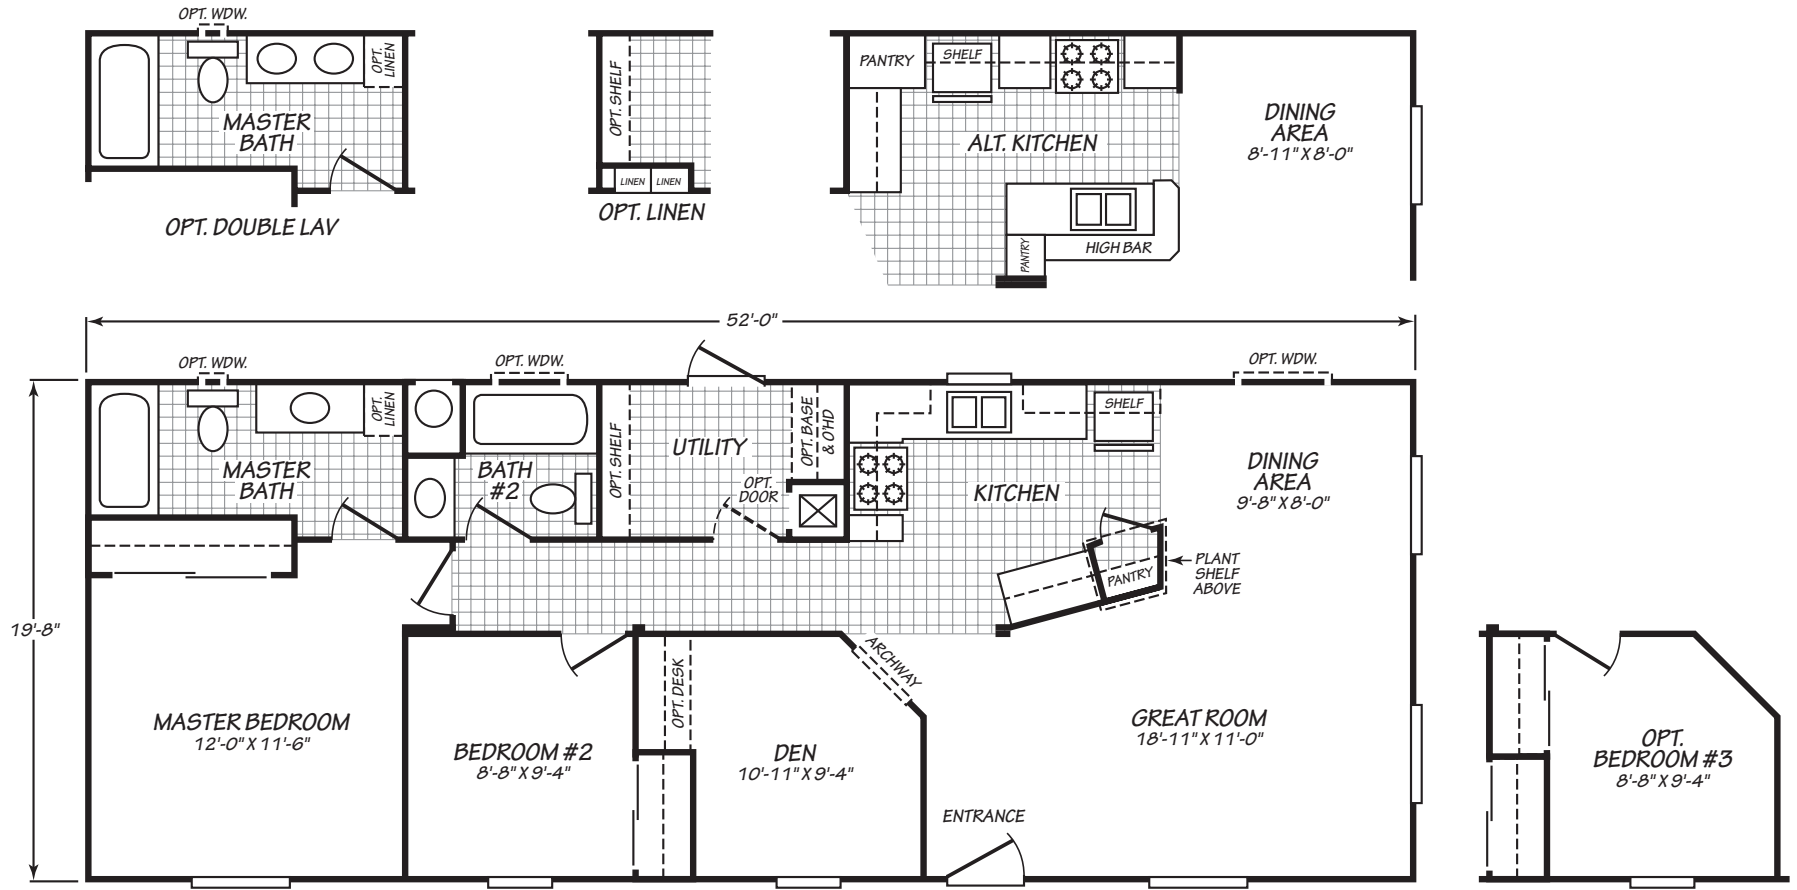

CROWNPOINTE XTREME

MODEL 20522F

2 Bedroom • 2 Bath • 1,022 Square Feet

Important: Because we continually update and modify our products, it is important for you to know that our brochures and literature are for illustrative purposes only. Illustrations may show optional features. All information contained herein may vary from the actual home we build. Dimensions are nominal and length and width measurements are from exterior wall to exterior wall. We reserve the right to make changes at any time, without notice or obligation, in prices, colors, materials, specifications, features and models. Please check with your retailer for specific information about the home you select.