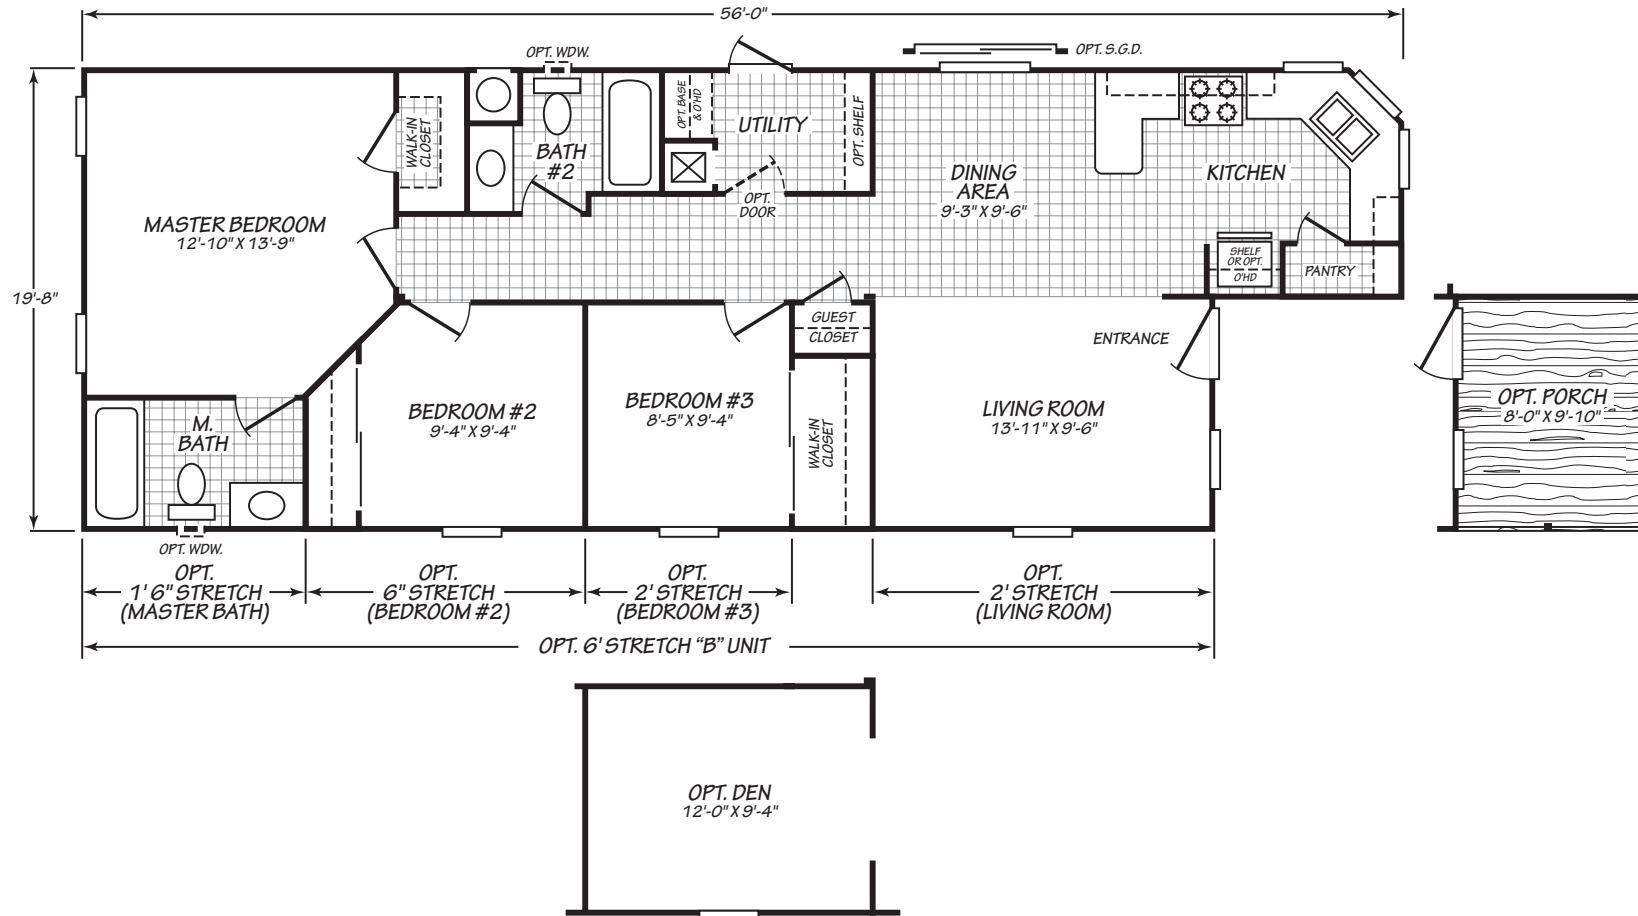

CROWNPOINTE XTREME

MODEL 20563K

3 Bedroom • 2 Bath • 1,022 Square Feet

Important: Because we continually update and modify our products, it is important for you to know that our brochures and literature are for illustrative purposes only. Illustrations may show optional features. All information contained herein may vary from the actual home we build. Dimensions are nominal and length and width measurements are from exterior wall to exterior wall. We reserve the right to make changes at any time, without notice or obligation, in prices, colors, materials, specifications, features and models. Please check with your retailer for specific information about the home you select.