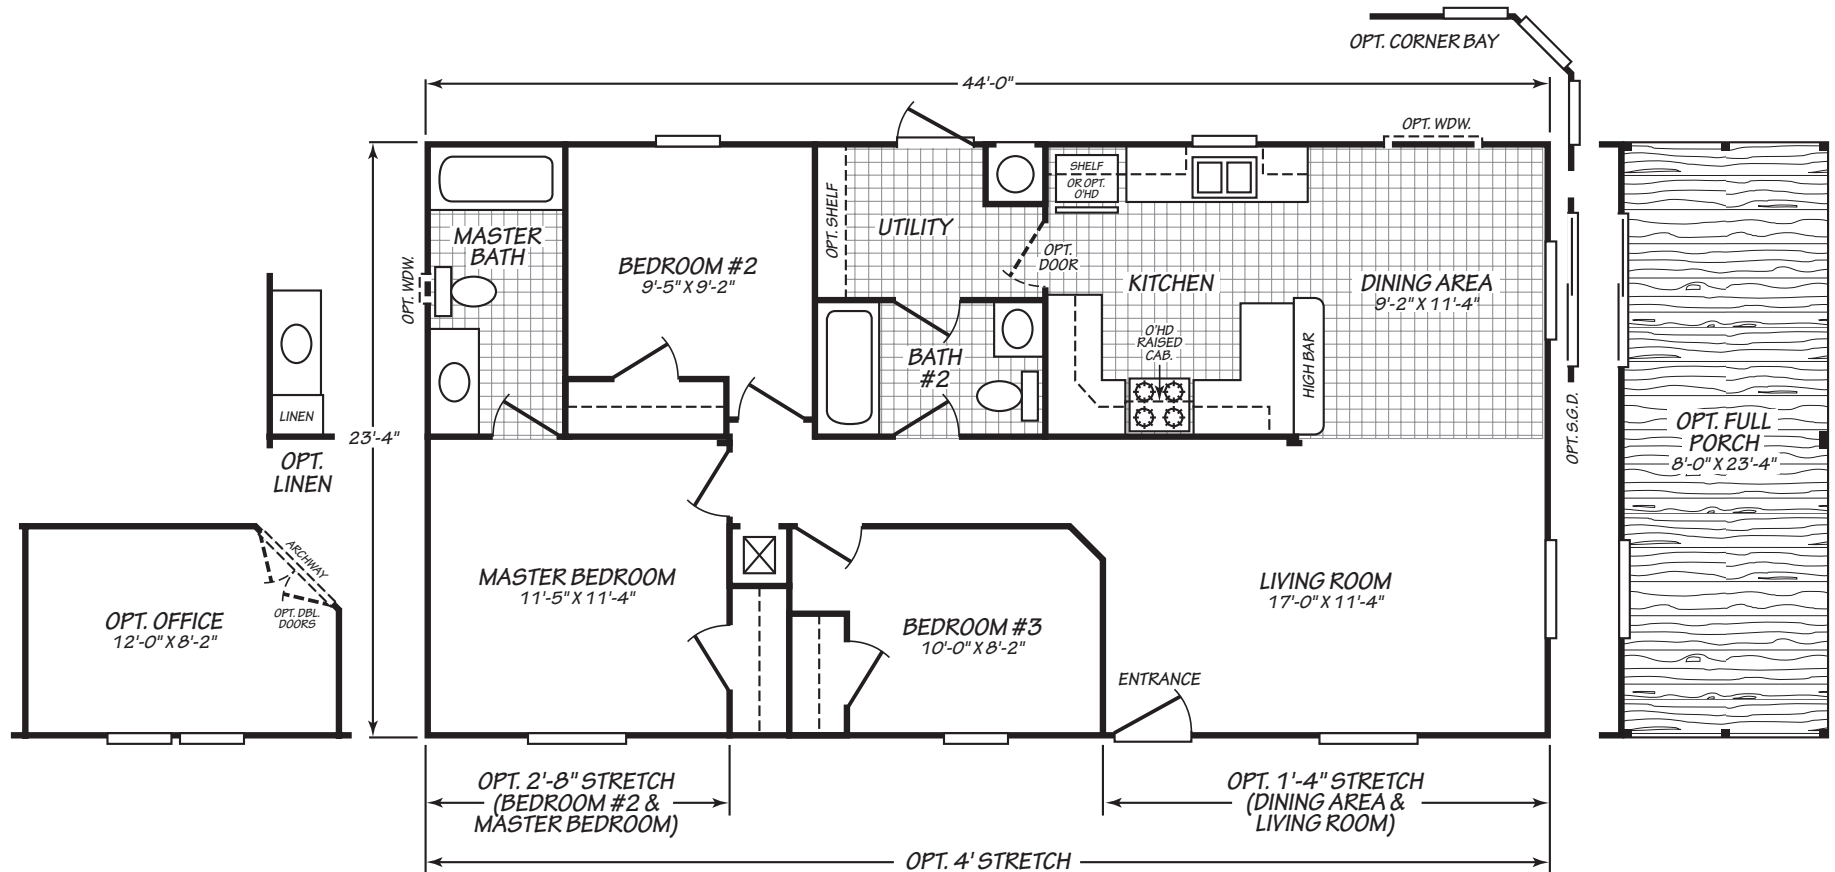

CROWNPOINTE XTREME

MODEL 24443L

3 Bedroom • 2 Bath • 1,026 Square Feet

Important: Because we continually update and modify our products, it is important for you to know that our brochures and literature are for illustrative purposes only. Illustrations may show optional features. All information contained herein may vary from the actual home we build. Dimensions are nominal and length and width measurements are from exterior wall to exterior wall. We reserve the right to make changes at any time, without notice or obligation, in prices, colors, materials, specifications, features and models. Please check with your retailer for specific information about the home you select.