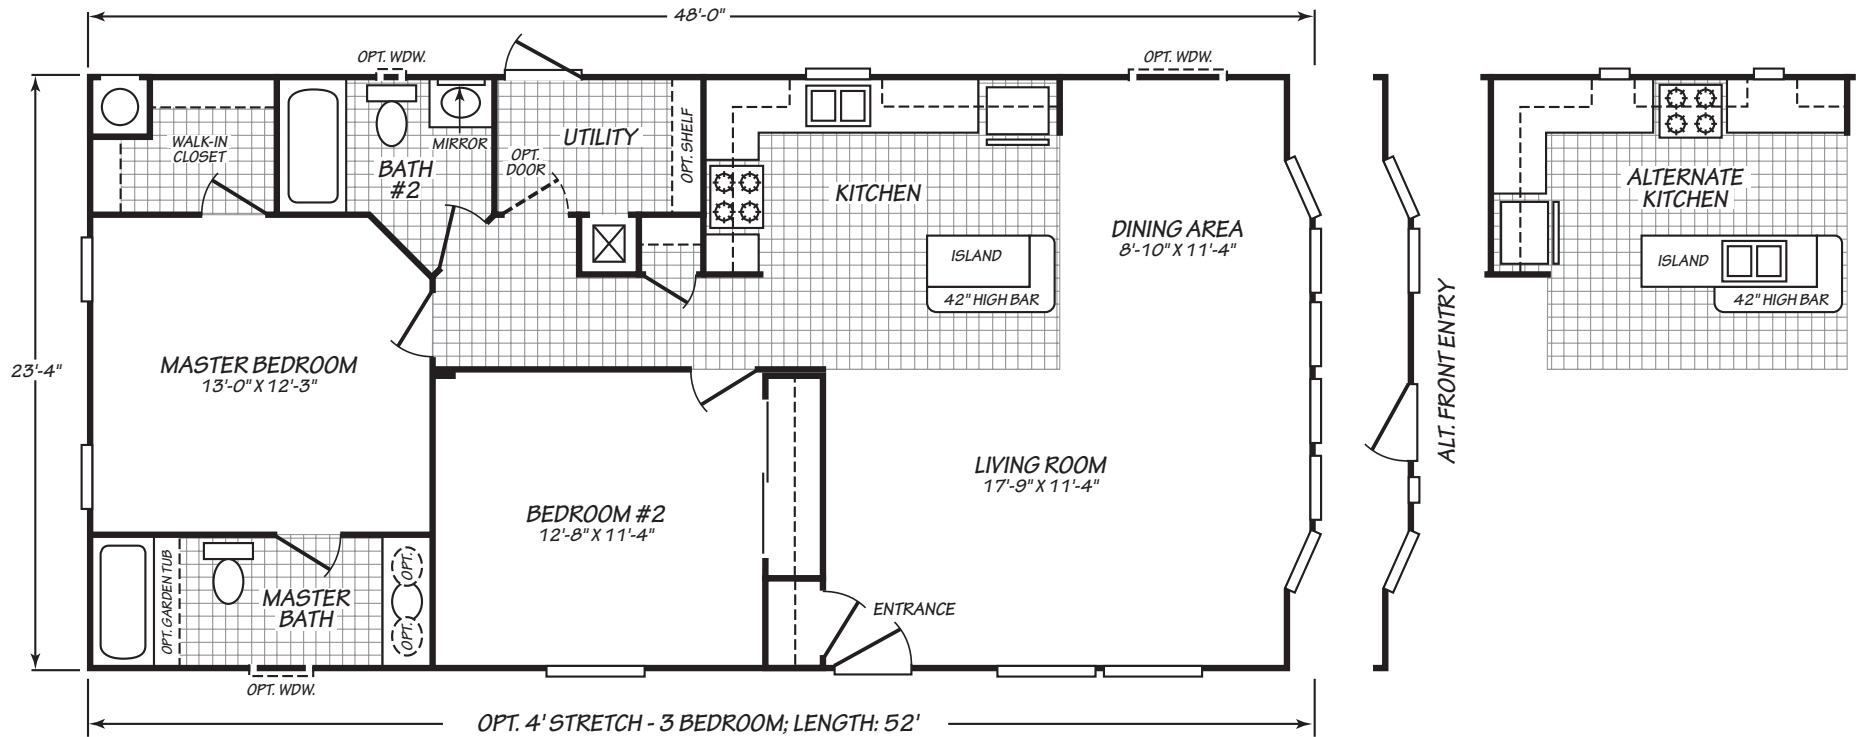

CROWNPOINTE XTREME

MODEL 24482L

2 Bedroom • 2 Bath • 1,115 Square Feet

Important: Because we continually update and modify our products, it is important for you to know that our brochures and literature are for illustrative purposes only. Illustrations may show optional features. All information contained herein may vary from the actual home we build. Dimensions are nominal and length and width measurements are from exterior wall to exterior wall. We reserve the right to make changes at any time, without notice or obligation, in prices, colors, materials, specifications, features and models. Please check with your retailer for specific information about the home you select.