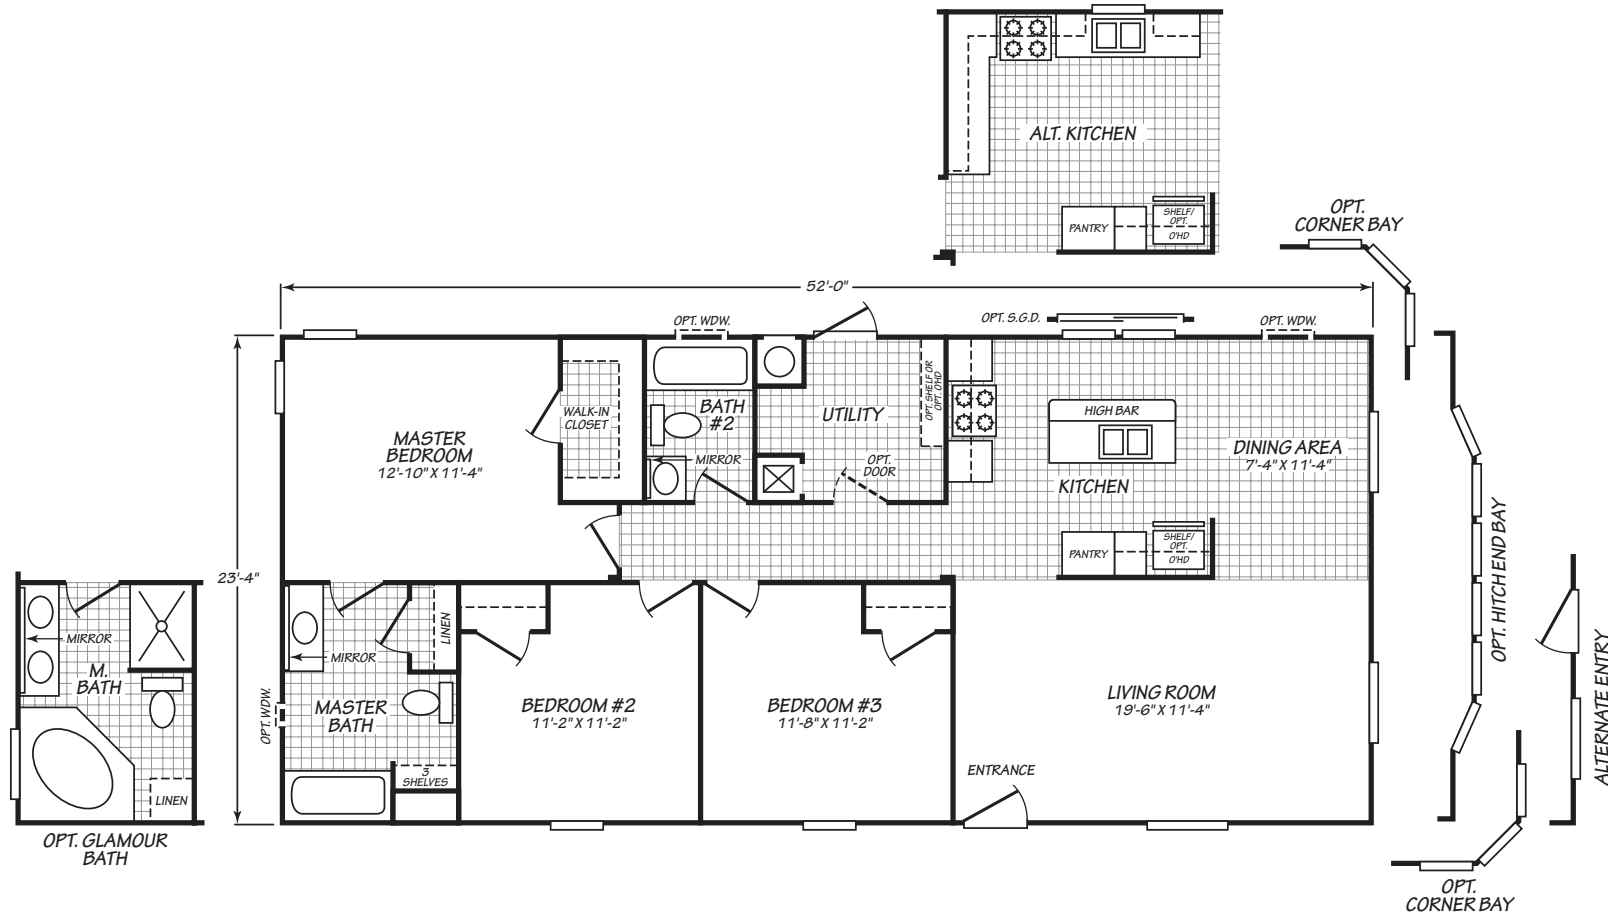

# CROWNPOINTE XTREME

## MODEL 24523D

3 Bedroom • 2 Bath • 1,213 Square Feet

Important: Because we continually update and modify our products, it is important for you to know that our brochures and literature are for illustrative purposes only. Illustrations may show optional features. All information contained herein may vary from the actual home we build. Dimensions are nominal and length and width measurements are from exterior wall to exterior wall. We reserve the right to make changes at any time, without notice or obligation, in prices, colors, materials, specifications, features and models. Please check with your retailer for specific information about the home you select.