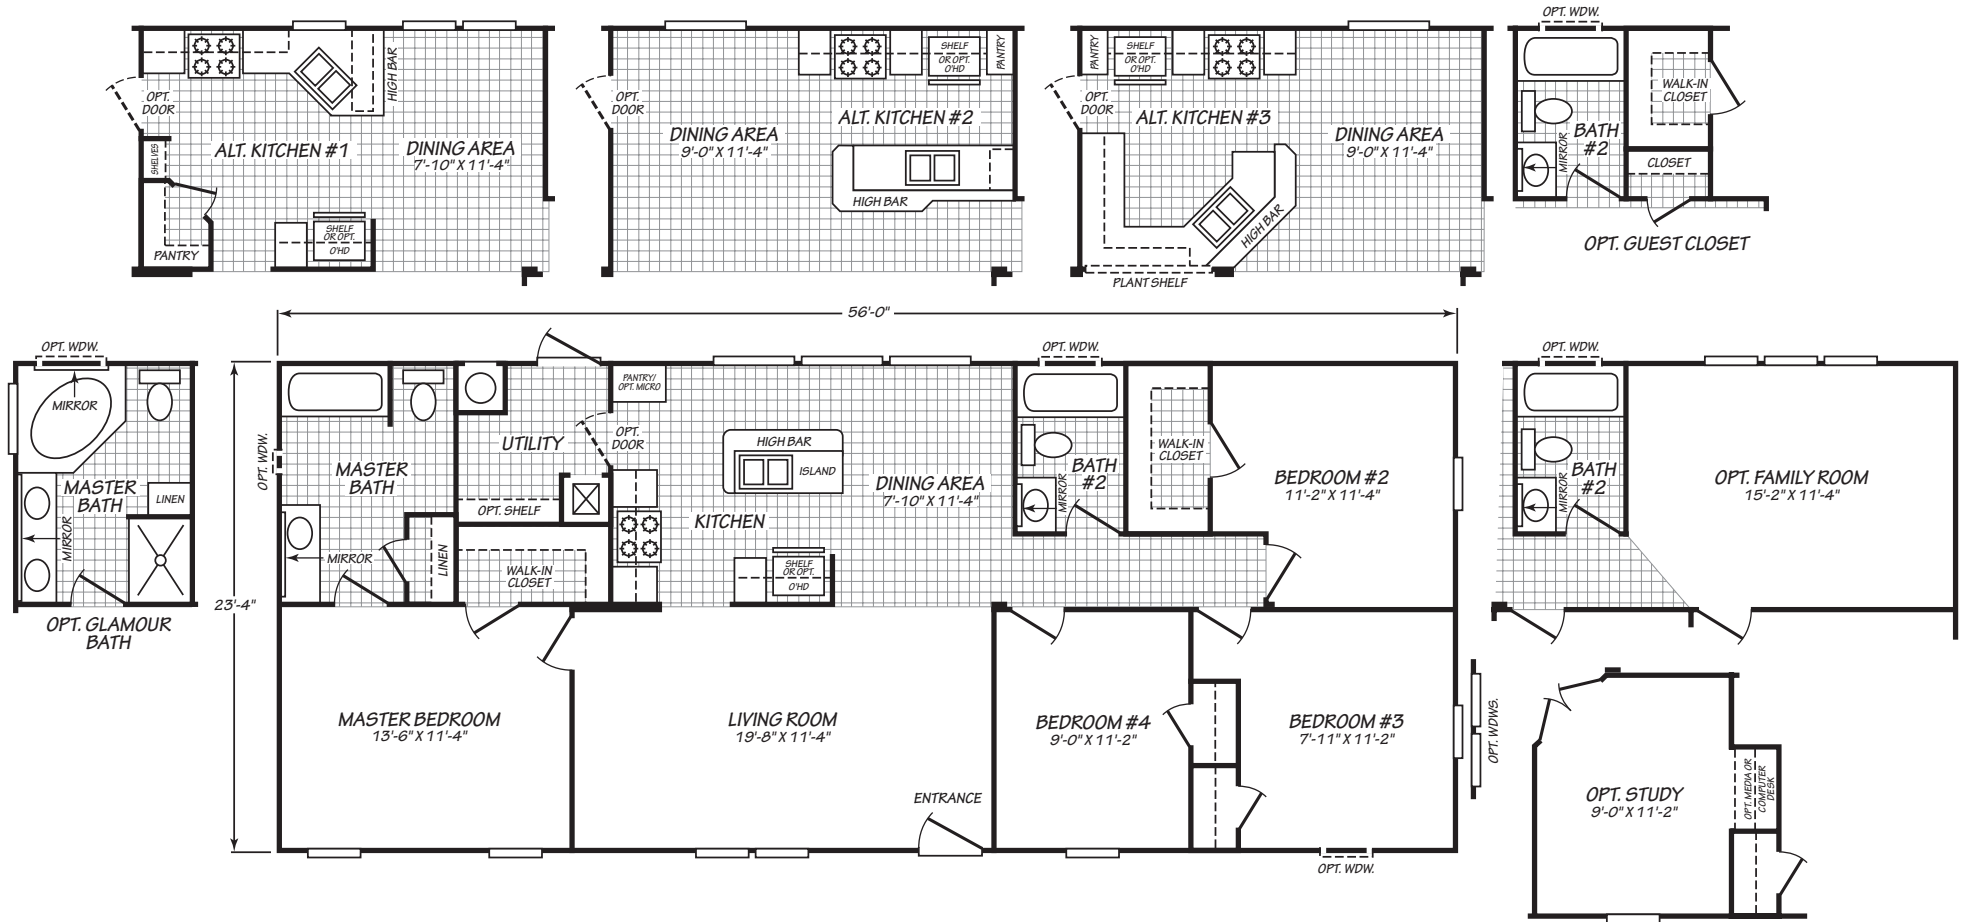

CROWNPOINTE XTREME

MODEL 24564A

4 Bedroom • 2 Bath • 1,306 Square Feet

Important: Because we continually update and modify our products, it is important for you to know that our brochures and literature are for illustrative purposes only. Illustrations may show optional features. All information contained herein may vary from the actual home we build. Dimensions are nominal and length and width measurements are from exterior wall to exterior wall. We reserve the right to make changes at any time, without notice or obligation, in prices, colors, materials, specifications, features and models. Please check with your retailer for specific information about the home you select.