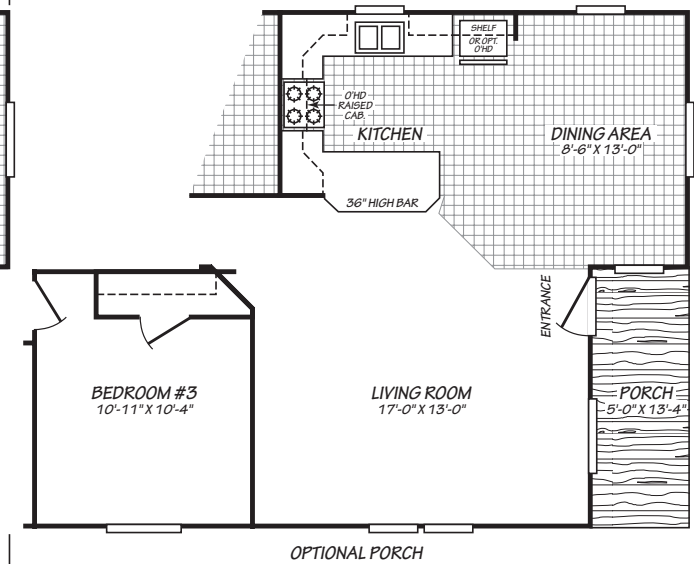

CROWNPOINTE XTREME

MODEL 28563X

3 Bedroom • 2 Bath • 1,466 Square Feet

Important: Because we continually update and modify our products, it is important for you to know that our brochures and literature are for illustrative purposes only. Illustrations may show optional features. All information contained herein may vary from the actual home we build. Dimensions are nominal and length and width measurements are from exterior wall to exterior wall. We reserve the right to make changes at any time, without notice or obligation, in prices, colors, materials, specifications, features and models. Please check with your retailer for specific information about the home you select.