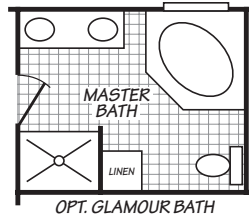

CROWNPOINTE XTREME

MODEL 28563X

3 Bedroom • 2 Bath • 1,466 Square Feet

Important: Because we continually update and modify our products, it is important for you to know that our brochures and literature are for illustrative purposes only. Illustrations may show optional features. All information contained herein may vary from the actual home we build. Dimensions are nominal and length and width measurements are from exterior wall to exterior wall. We reserve the right to make changes at any time, without notice or obligation, in prices, colors, materials, specifications, features and models. Please check with your retailer for specific information about the home you select.