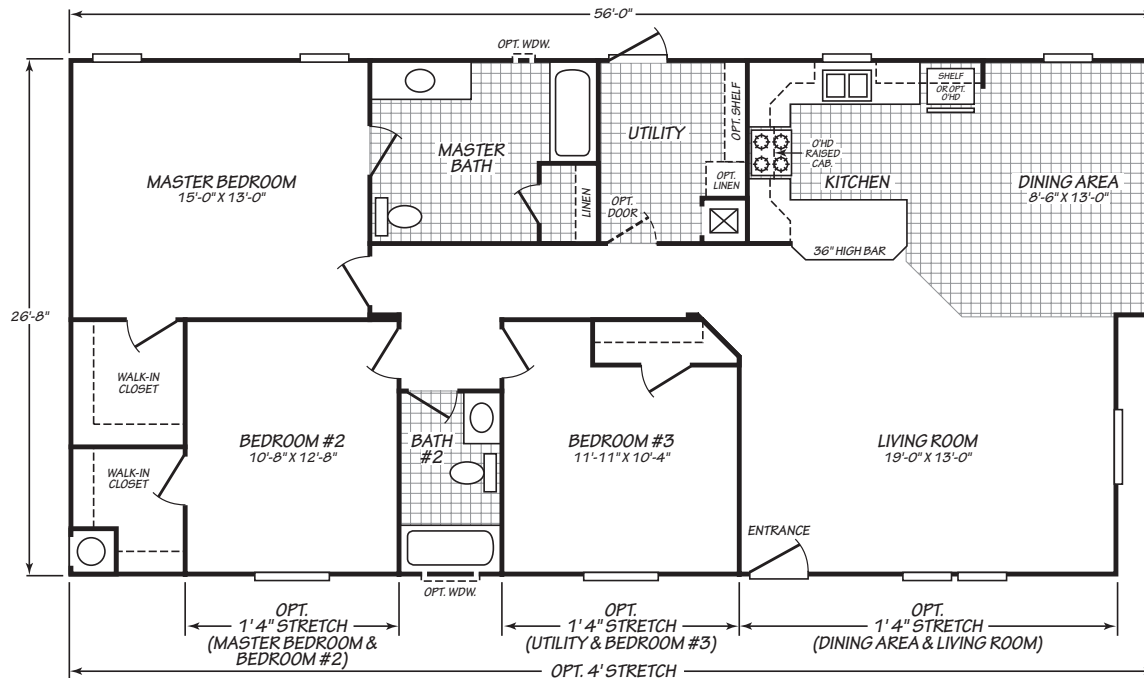

CROWNPOINTE XTREME

MODEL 28563X

3 Bedroom • 2 Bath • 1,466 Square Feet

Important: Because we continually update and modify our products, it is important for you to know that our brochures and literature are for illustrative purposes only. Illustrations may show optional features. All information contained herein may vary from the actual home we build. Dimensions are nominal and length and width measurements are from exterior wall to exterior wall. We reserve the right to make changes at any time, without notice or obligation, in prices, colors, materials, specifications, features and models. Please check with your retailer for specific information about the home you select.