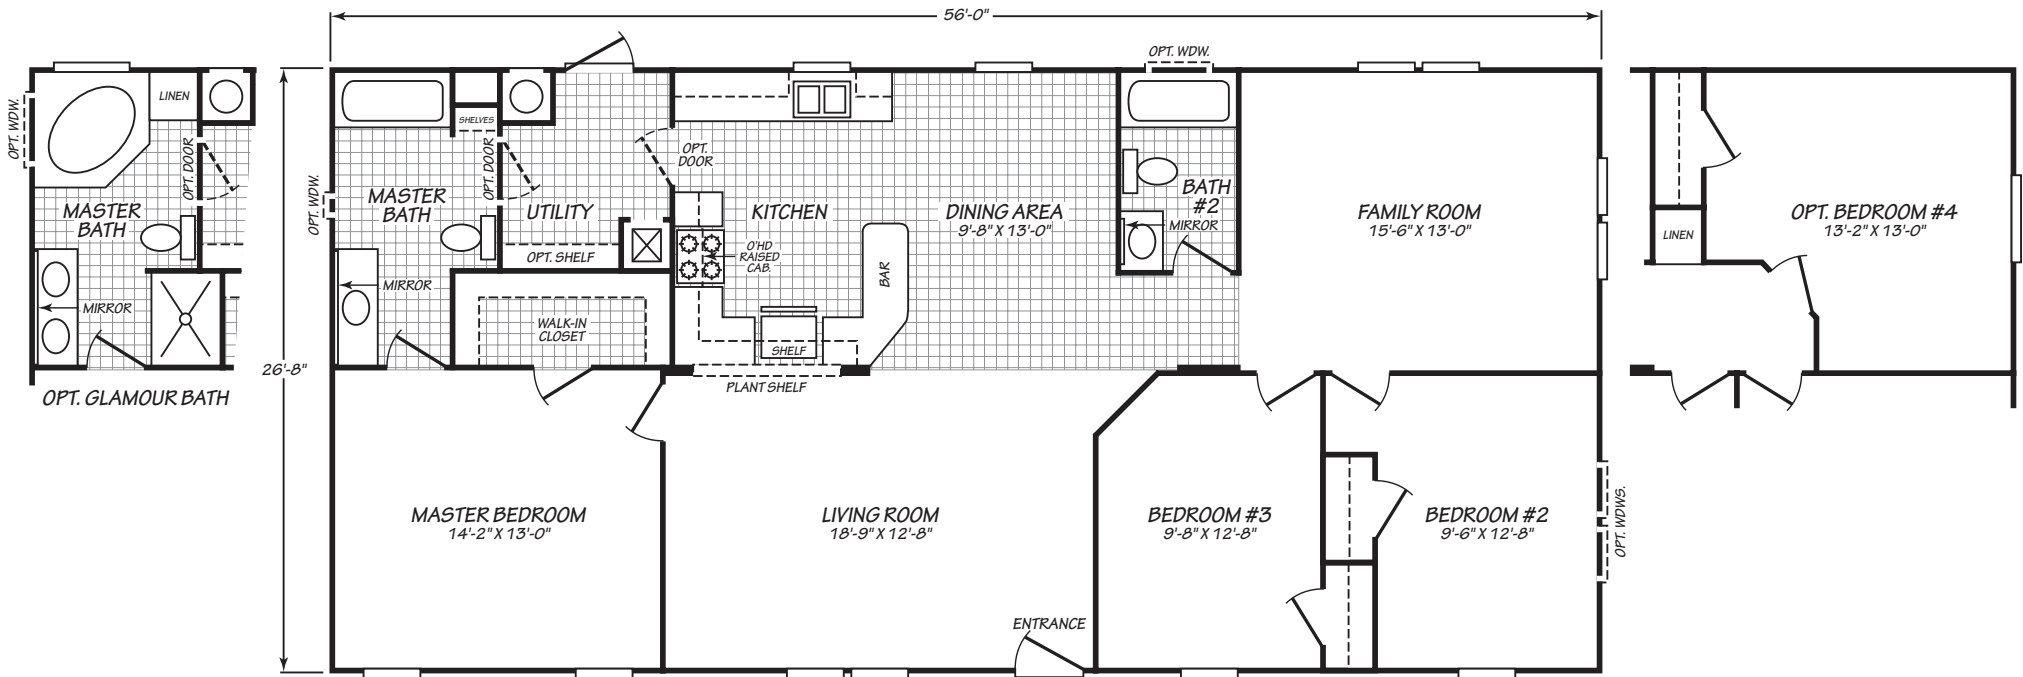

CROWNPOINTE XTREME

MODEL 28563Y

3 Bedroom • 2 Bath • 1,492 Square Feet

Important: Because we continually update and modify our products, it is important for you to know that our brochures and literature are for illustrative purposes only. Illustrations may show optional features. All information contained herein may vary from the actual home we build. Dimensions are nominal and length and width measurements are from exterior wall to exterior wall. We reserve the right to make changes at any time, without notice or obligation, in prices, colors, materials, specifications, features and models. Please check with your retailer for specific information about the home you select.