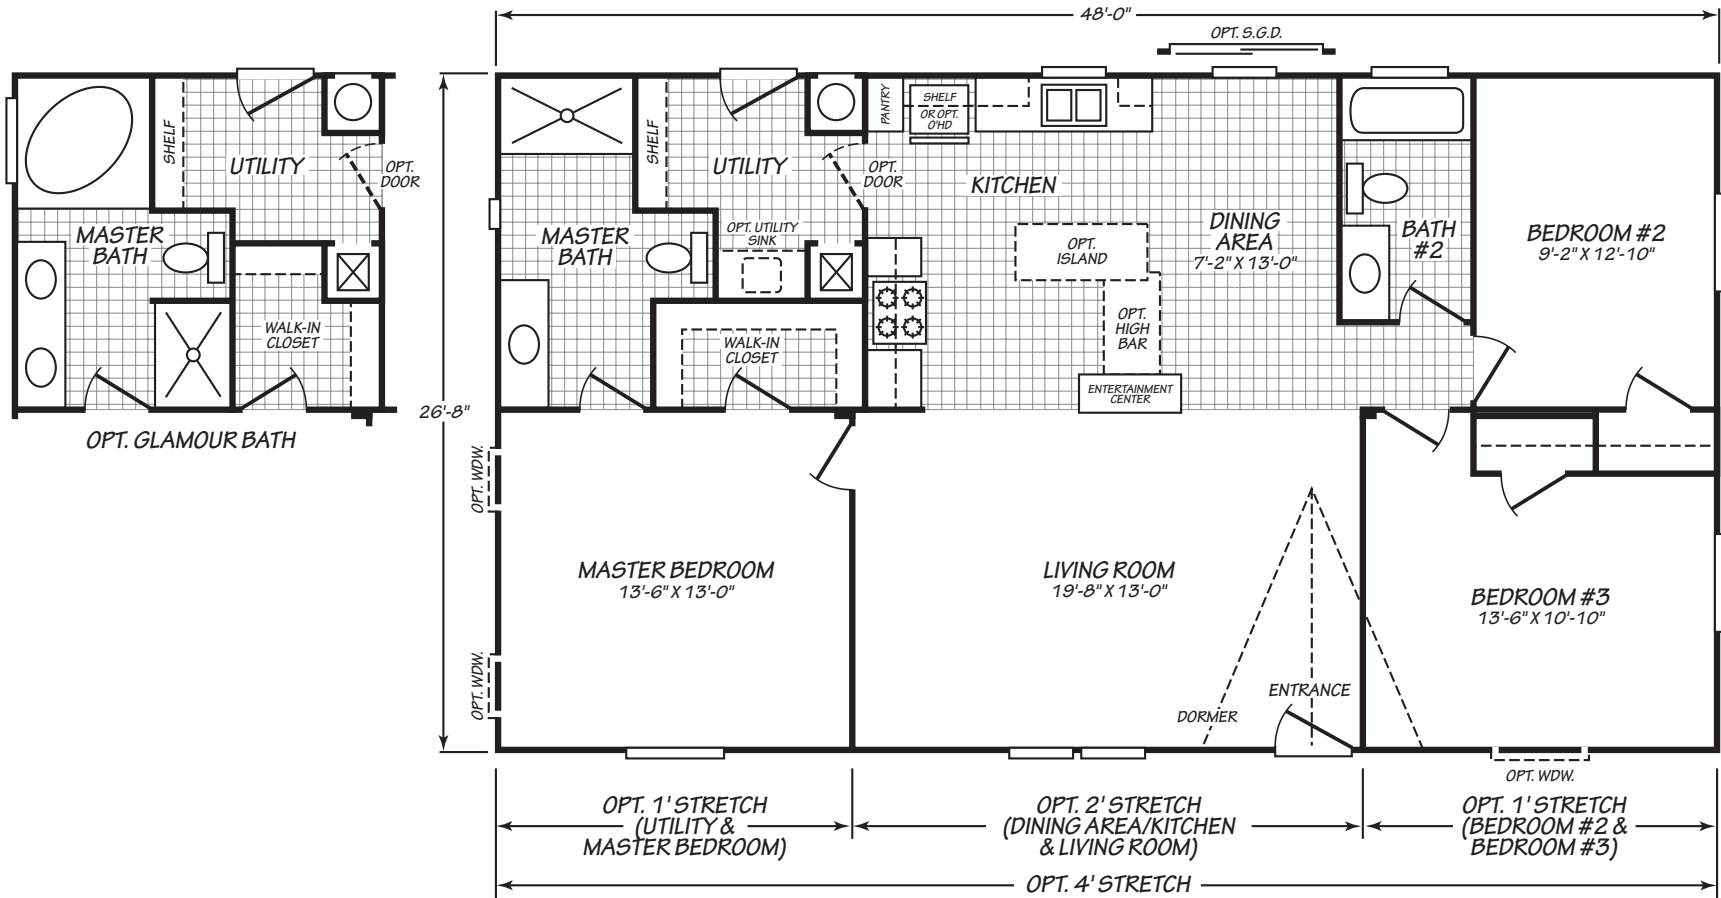

EXPRESSION

MODEL 28483E

3 Bedroom • 2 Bath • 1,279 Square Feet

Important: Because we continually update and modify our products, it is important for you to know that our brochures and literature are for illustrative purposes only. Illustrations may show optional features. All information contained herein may vary from the actual home we build. Dimensions are nominal and length and width measurements are from exterior wall to exterior wall. We reserve the right to make changes at any time, without notice or obligation, in prices, colors, materials, specifications, features and models. Please check with your retailer for specific information about the home you select.