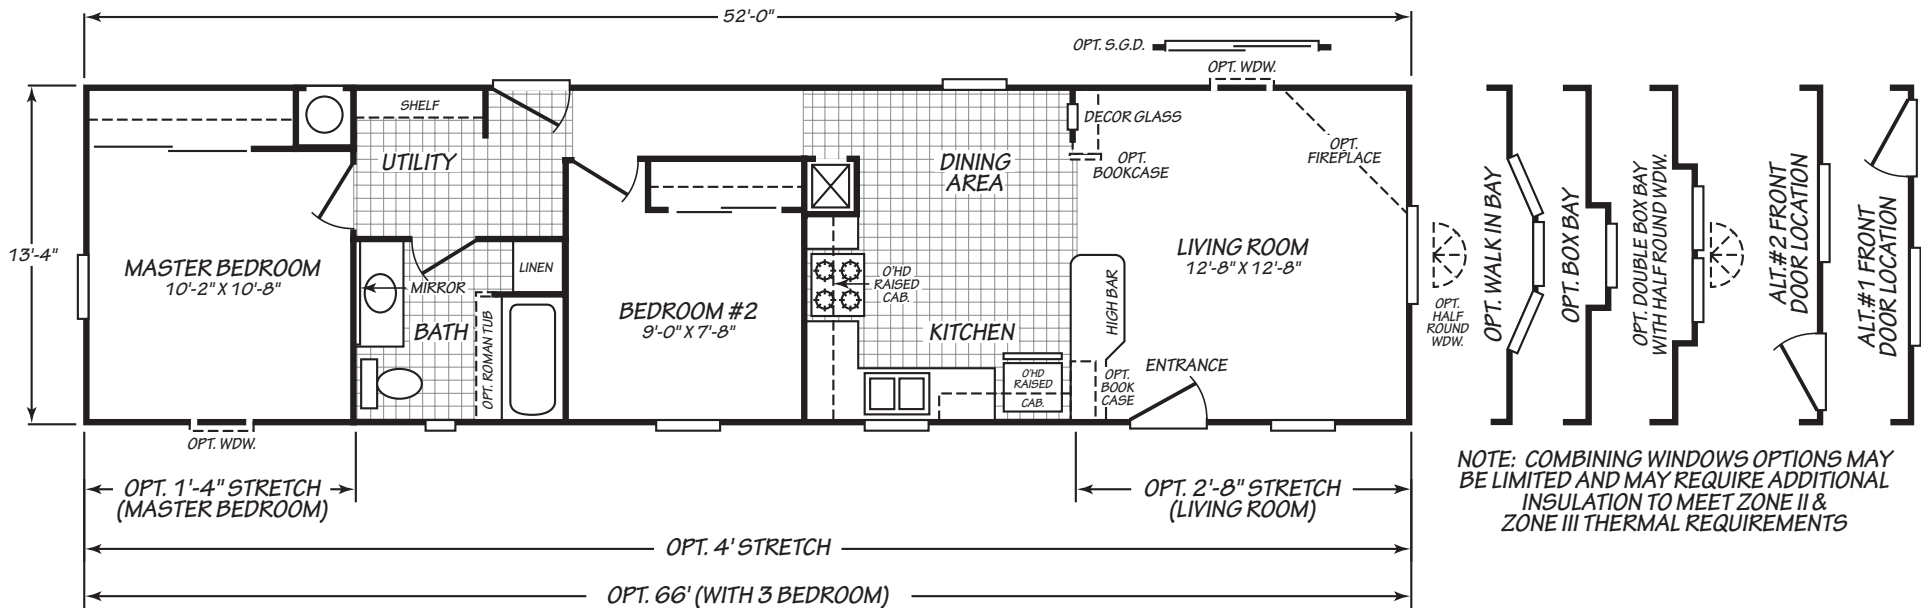

FESTIVAL 2

NOTE: COMBINING WINDOWS OPTIONS MAY BE LIMITED AND MAY REQUIRE ADDITIONAL INSULATION TO MEET ZONE II & ZONE III THERMAL REQUIREMENTS

MODEL 14522L

2 Bedroom • 1 Bath • 693 Square Feet

Important: Because we continually update and modify our products, it is important for you to know that our brochures and literature are for illustrative purposes only. Illustrations may show optional features. All information contained herein may vary from the actual home we build. Dimensions are nominal and length and width measurements are from exterior wall to exterior wall. We reserve the right to make changes at any time, without notice or obligation, in prices, colors, materials, specifications, features and models. Please check with your retailer for specific information about the home you select.