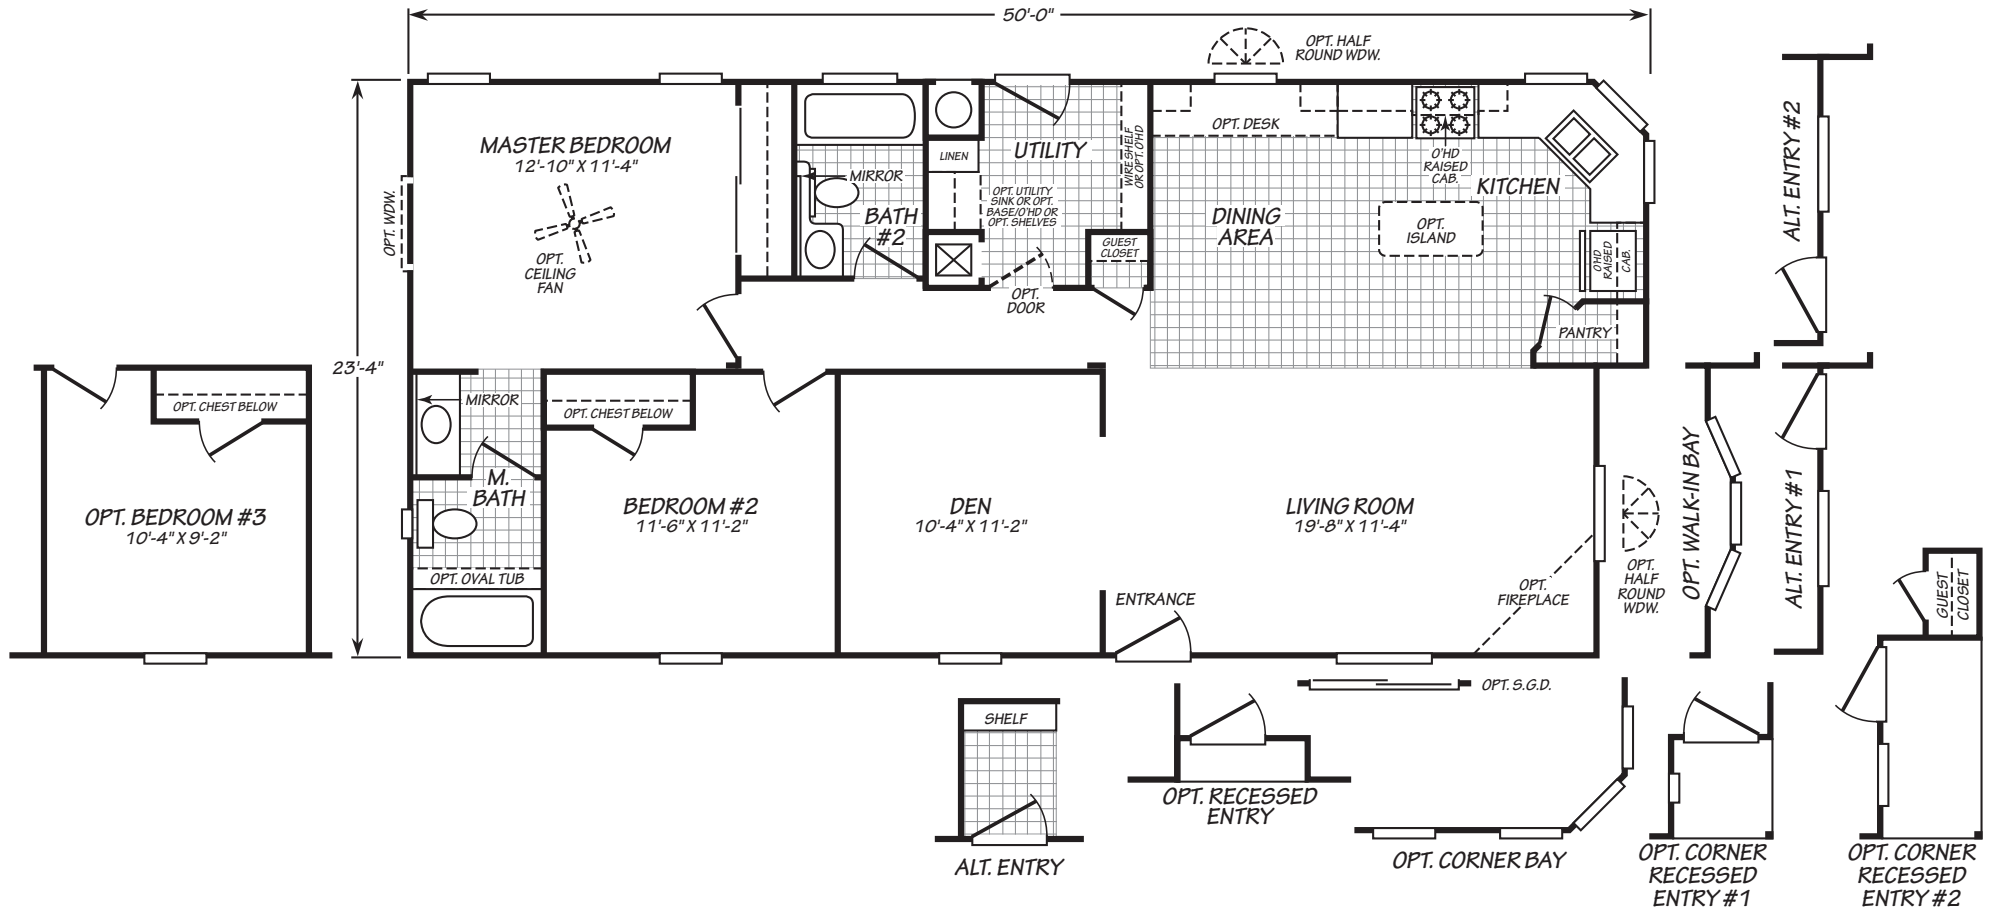

FESTIVAL 2

MODEL 24502K

2 Bedroom • 2 Bath • 1,141 Square Feet

Important: Because we continually update and modify our products, it is important for you to know that our brochures and literature are for illustrative purposes only. Illustrations may show optional features. All information contained herein may vary from the actual home we build. Dimensions are nominal and length and width measurements are from exterior wall to exterior wall. We reserve the right to make changes at any time, without notice or obligation, in prices, colors, materials, specifications, features and models. Please check with your retailer for specific information about the home you select.