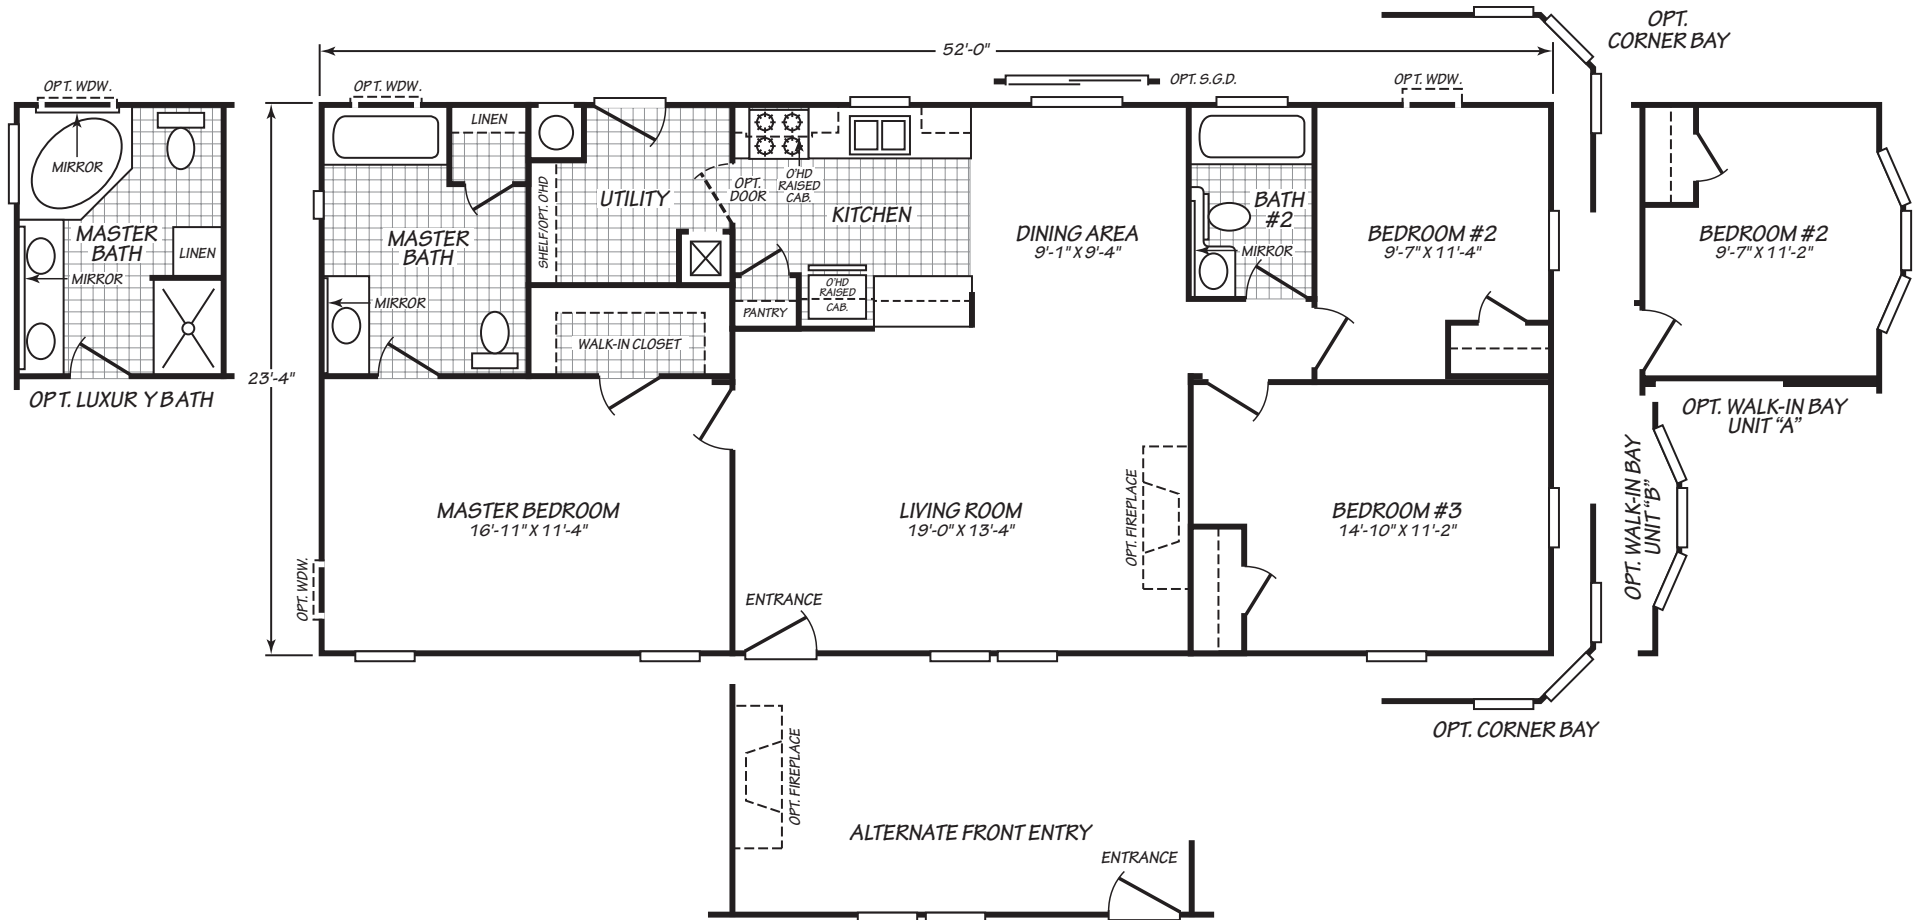

FESTIVAL 2

MODEL 24523B

3 Bedroom • 2 Bath • 1,213 Square Feet

Important: Because we continually update and modify our products, it is important for you to know that our brochures and literature are for illustrative purposes only. Illustrations may show optional features. All information contained herein may vary from the actual home we build. Dimensions are nominal and length and width measurements are from exterior wall to exterior wall. We reserve the right to make changes at any time, without notice or obligation, in prices, colors, materials, specifications, features and models. Please check with your retailer for specific information about the home you select.