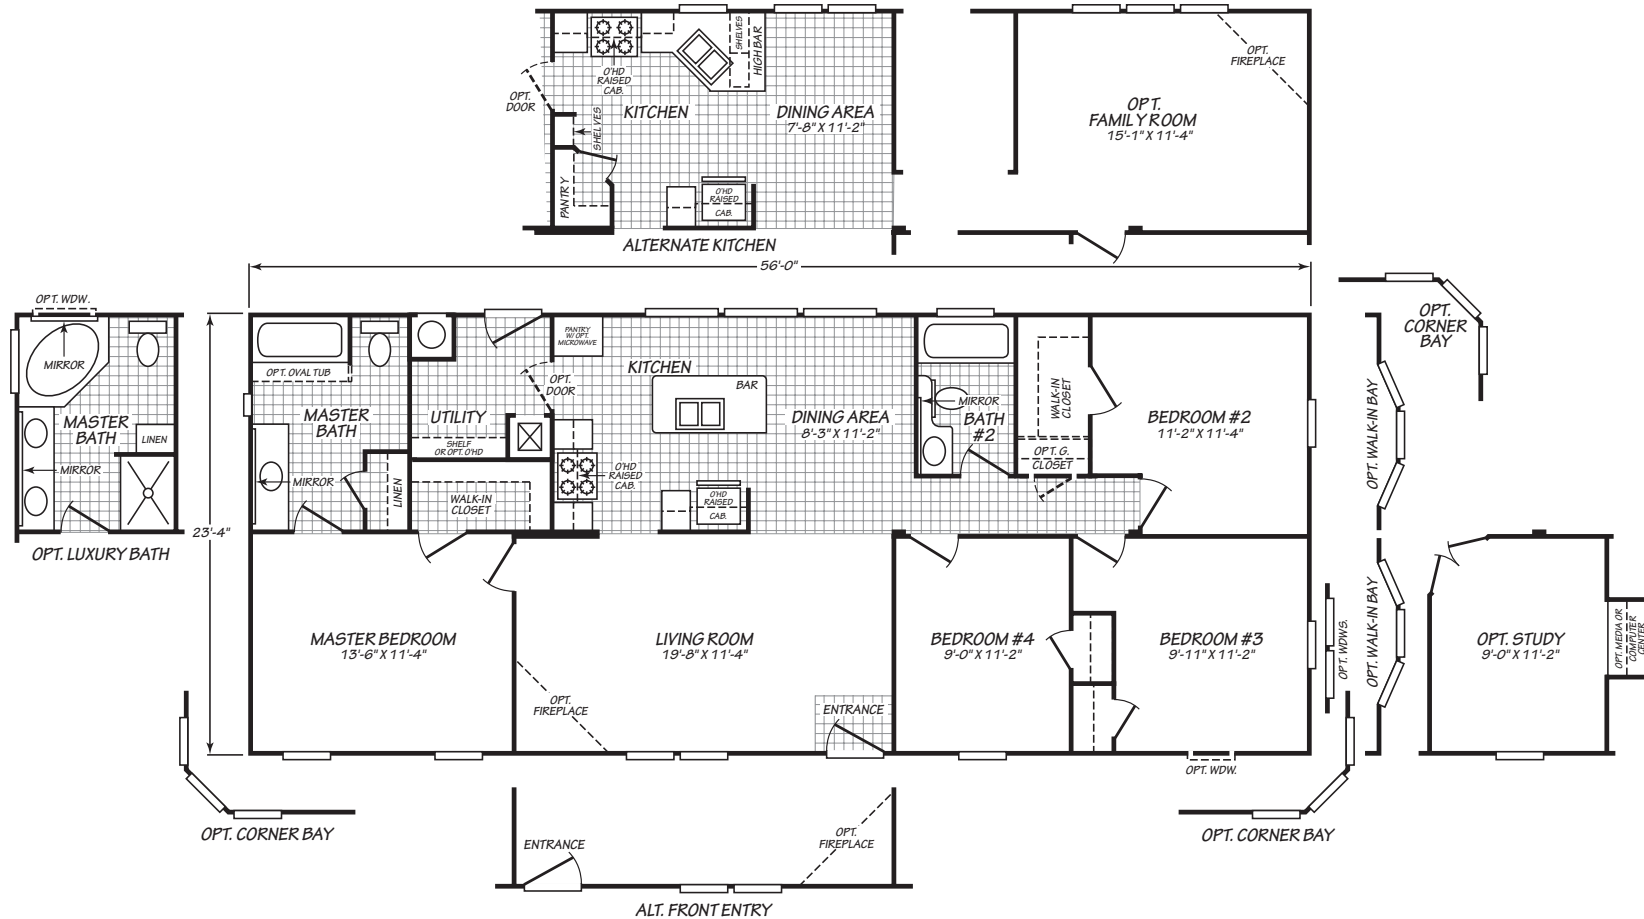

FESTIVAL 2

MODEL 24564A

4 Bedroom • 2 Bath • 1,306 Square Feet

Important: Because we continually update and modify our products, it is important for you to know that our brochures and literature are for illustrative purposes only. Illustrations may show optional features. All information contained herein may vary from the actual home we build. Dimensions are nominal and length and width measurements are from exterior wall to exterior wall. We reserve the right to make changes at any time, without notice or obligation, in prices, colors, materials, specifications, features and models. Please check with your retailer for specific information about the home you select.