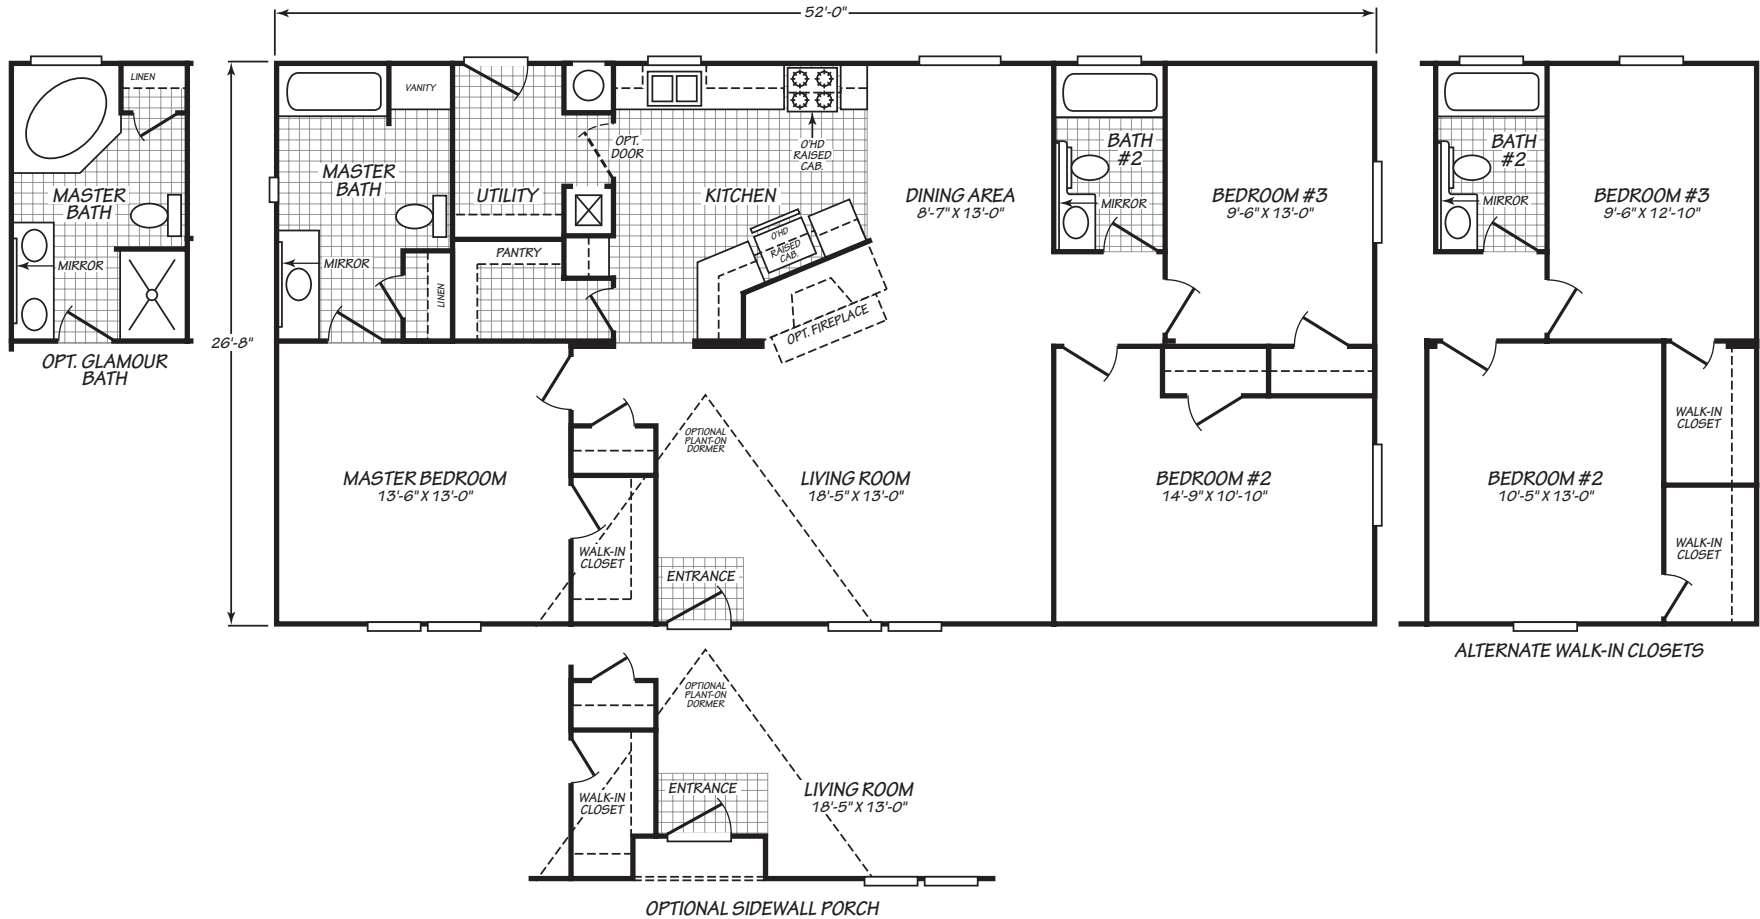

FESTIVAL 2

MODEL 28523B

3 Bedroom • 2 Bath • 1,386 Square Feet

Important: Because we continually update and modify our products, it is important for you to know that our brochures and literature are for illustrative purposes only. Illustrations may show optional features. All information contained herein may vary from the actual home we build. Dimensions are nominal and length and width measurements are from exterior wall to exterior wall. We reserve the right to make changes at any time, without notice or obligation, in prices, colors, materials, specifications, features and models. Please check with your retailer for specific information about the home you select.