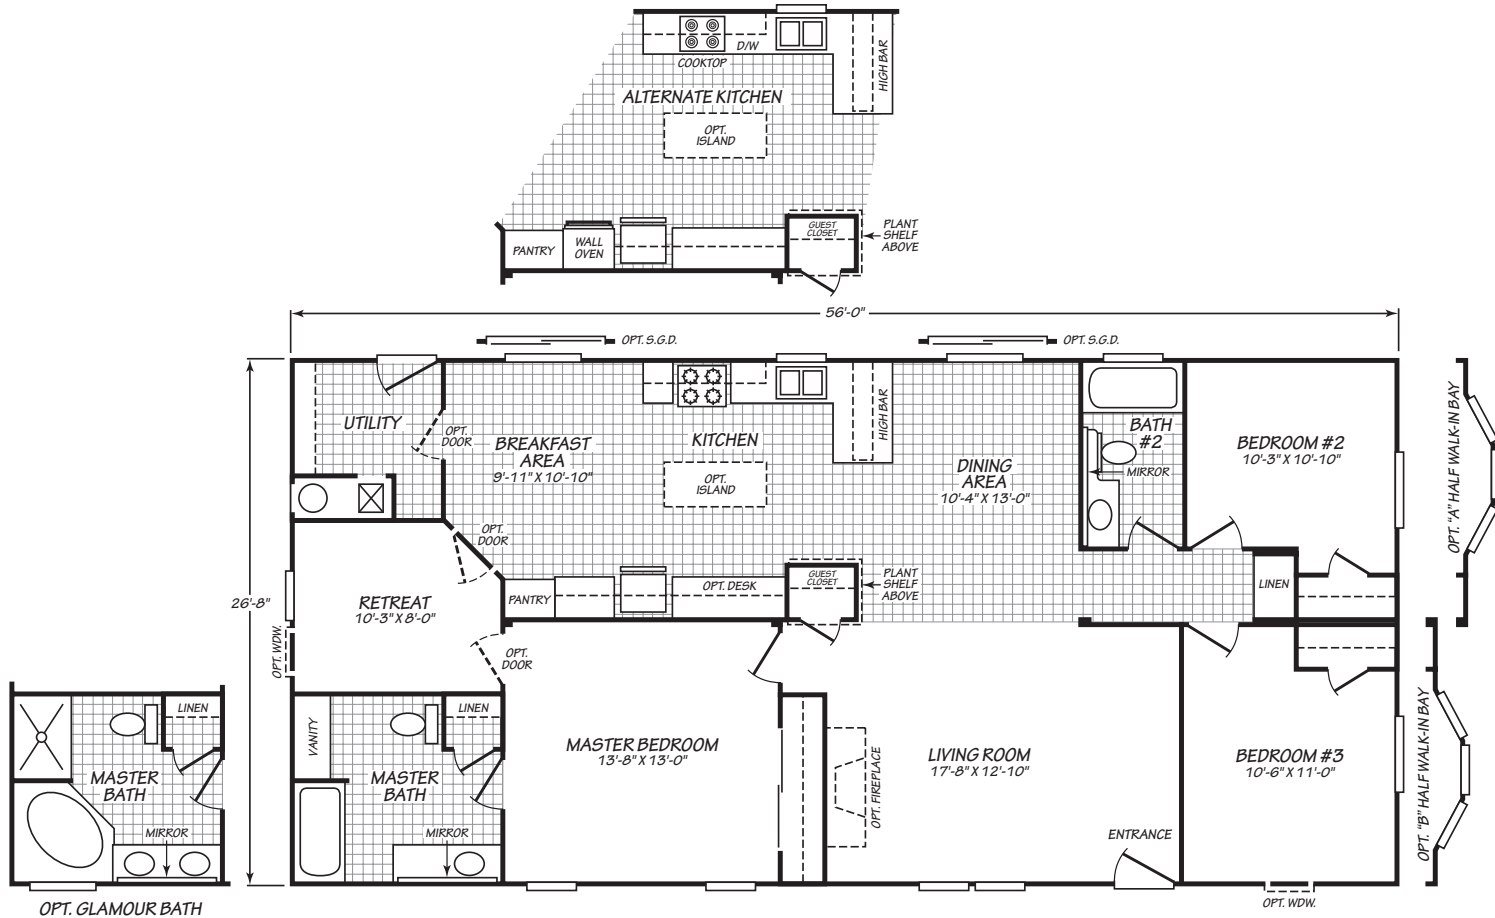

FESTIVAL 2

MODEL 28563A

3 Bedroom • 2 Bath • 1,493 Square Feet

Important: Because we continually update and modify our products, it is important for you to know that our brochures and literature are for illustrative purposes only. Illustrations may show optional features. All information contained herein may vary from the actual home we build. Dimensions are nominal and length and width measurements are from exterior wall to exterior wall. We reserve the right to make changes at any time, without notice or obligation, in prices, colors, materials, specifications, features and models. Please check with your retailer for specific information about the home you select.