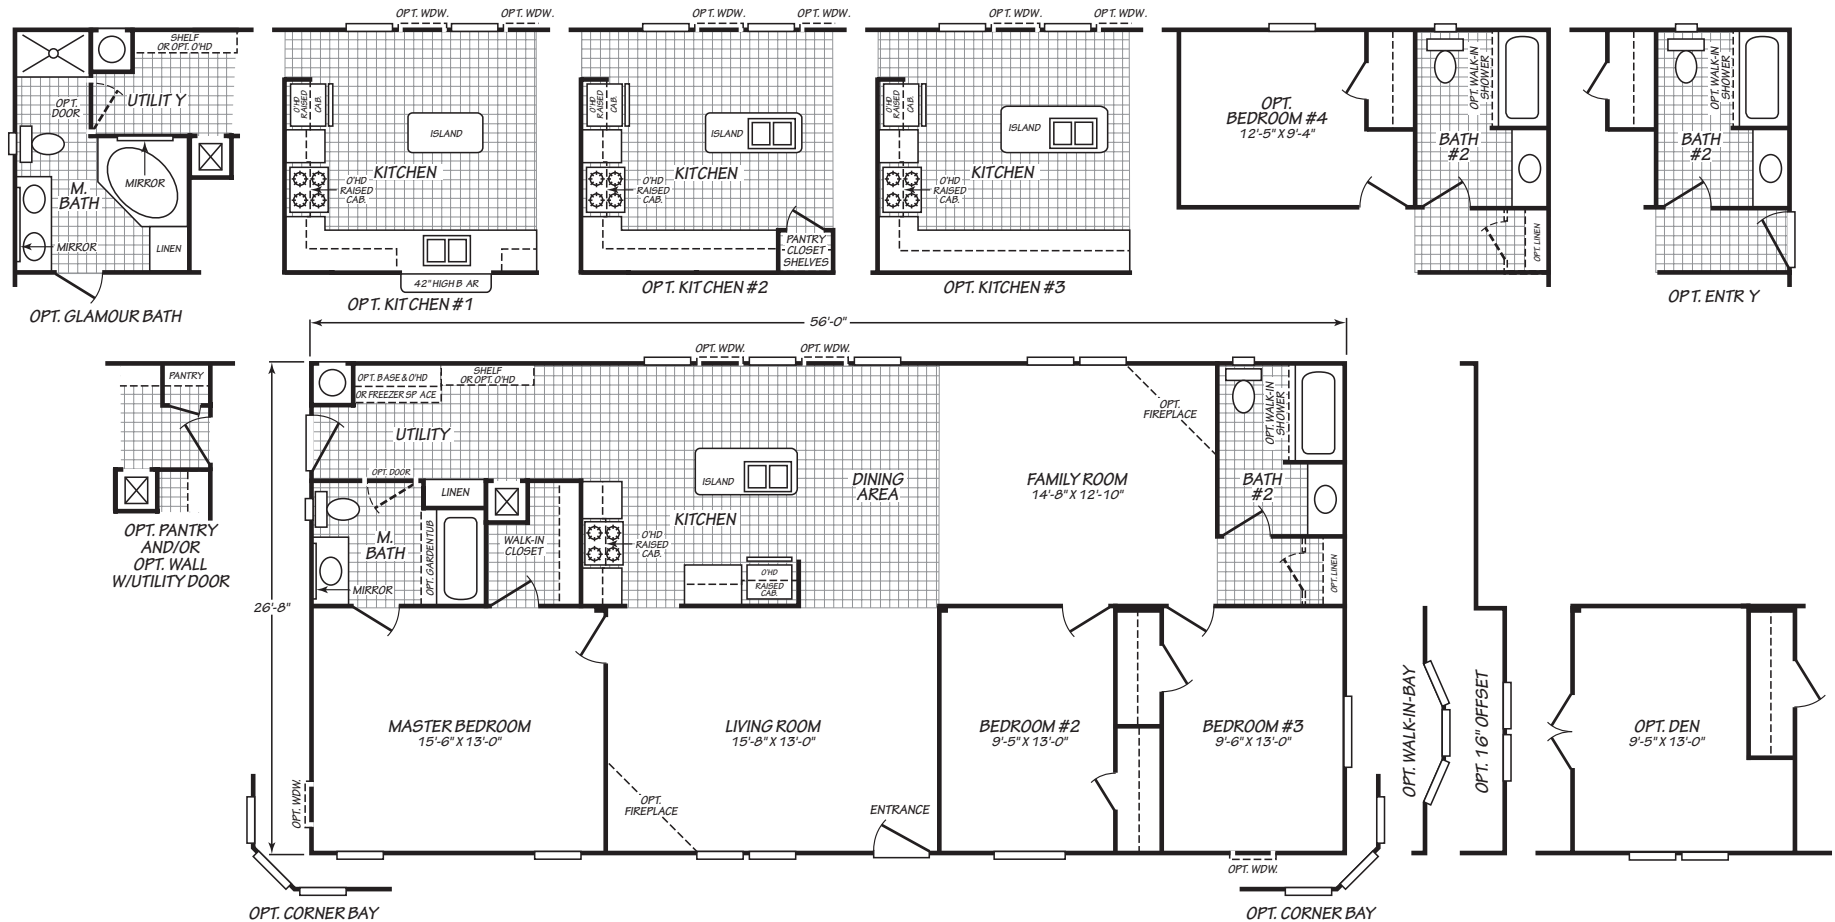

FESTIVAL 2

MODEL 28563S

3 Bedroom • 2 Bath • 1,493 Square Feet

Important: Because we continually update and modify our products, it is important for you to know that our brochures and literature are for illustrative purposes only. Illustrations may show optional features. All information contained herein may vary from the actual home we build. Dimensions are nominal and length and width measurements are from exterior wall to exterior wall. We reserve the right to make changes at any time, without notice or obligation, in prices, colors, materials, specifications, features and models. Please check with your retailer for specific information about the home you select.