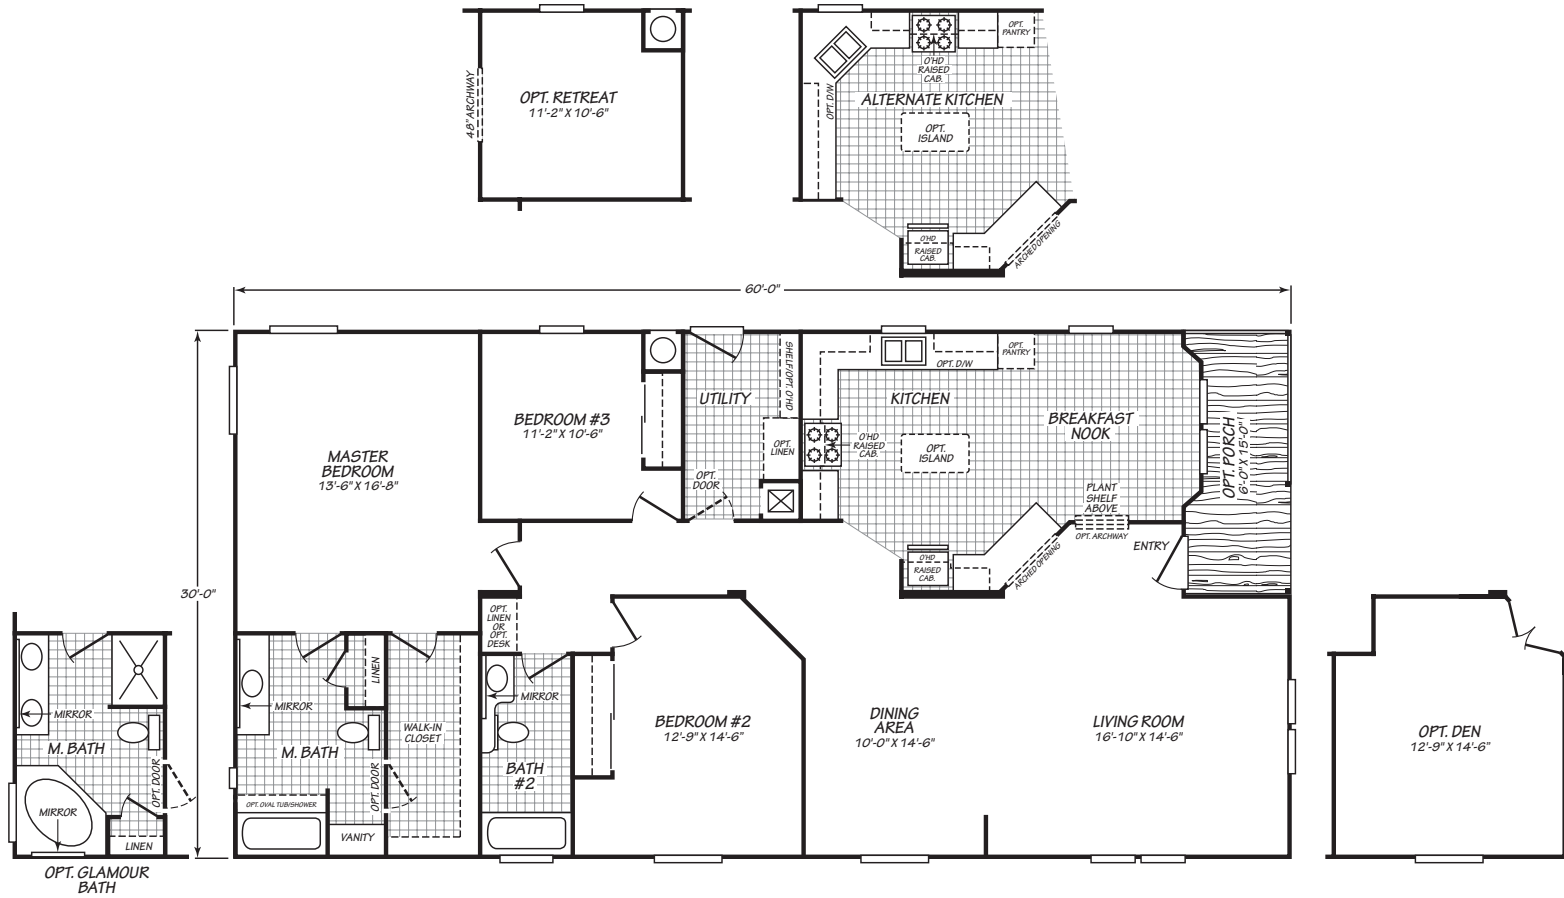

FESTIVAL 2

MODEL 30603M

3 Bedroom • 2 Bath • 1,718 Square Feet

Important: Because we continually update and modify our products, it is important for you to know that our brochures and literature are for illustrative purposes only. Illustrations that show optional features. All information contained herein may vary from the actual home we build. Dimensions are nominal and length and width measurements are from exterior wall to exterior wall. We reserve the right to make changes at any time, without notice or obligation, in prices, colors, materials, specifications, features and models. Please check with your retailer for specific information about the home you select.