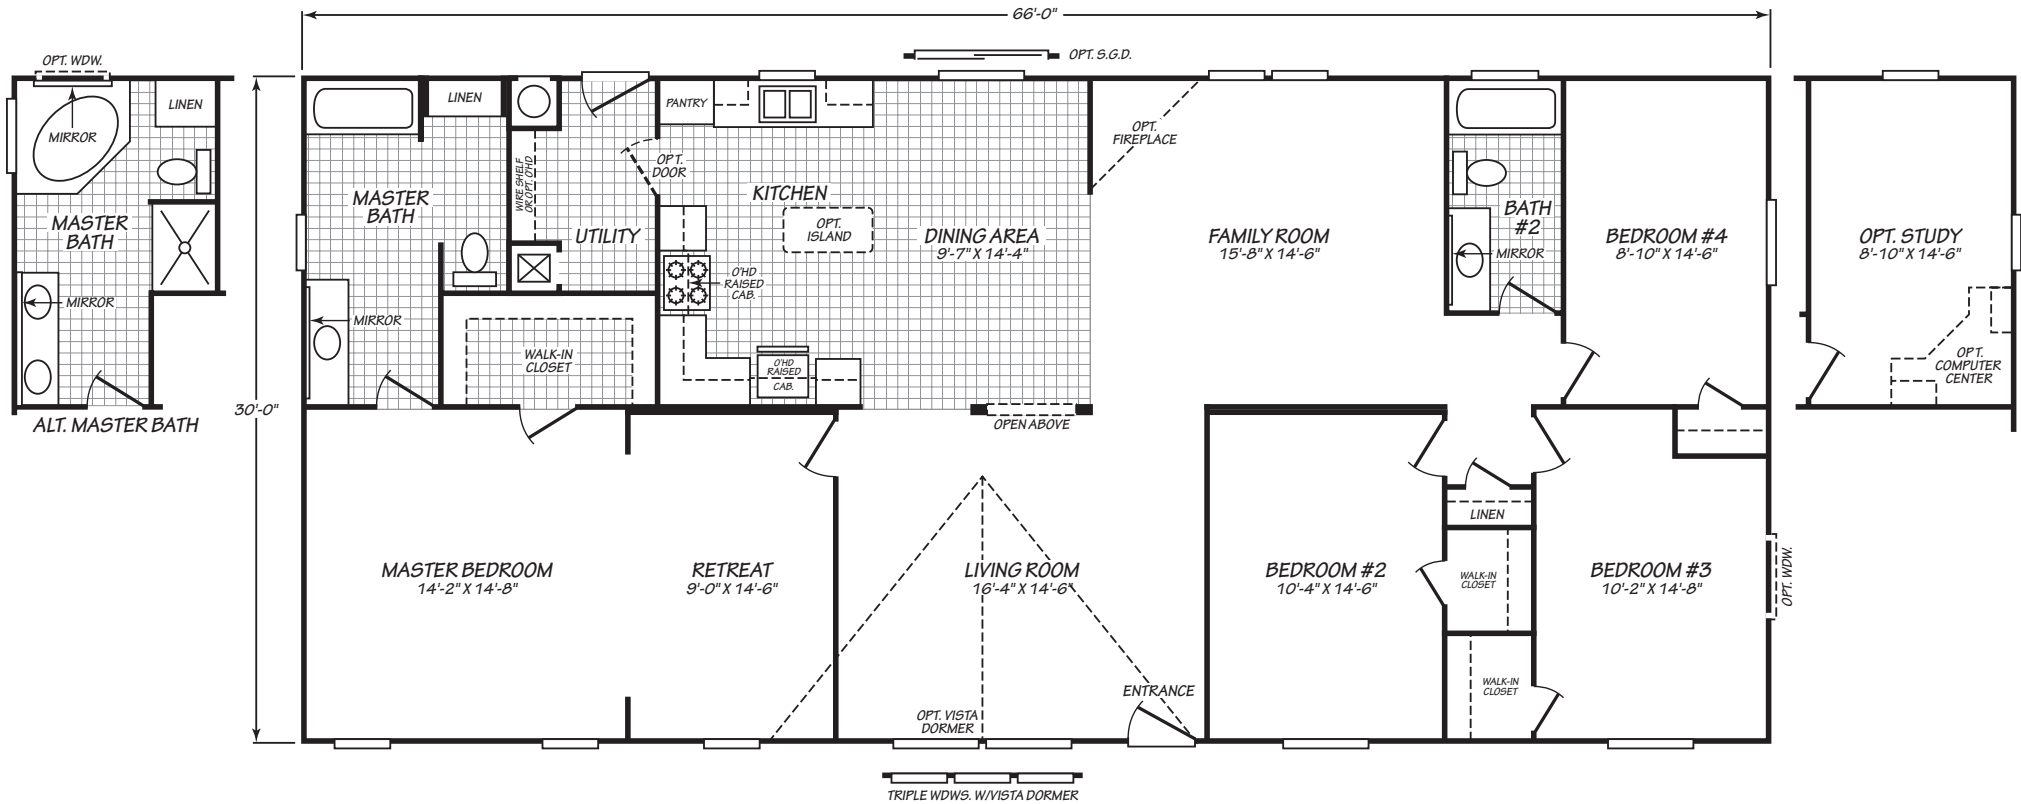

FESTIVAL 2

MODEL 30664B

4 Bedroom • 2 Bath • 1,980 Square Feet

Important: Because we continually update and modify our products, it is important for you to know that our brochures and literature are for illustrative purposes only. Illustrations may show optional features. All information contained herein may vary from the actual home we build. Dimensions are nominal and length and width measurements are from exterior wall to exterior wall. We reserve the right to make changes at any time, without notice or obligation, in prices, colors, materials, specifications, features and models. Please check with your retailer for specific information about the home you select.