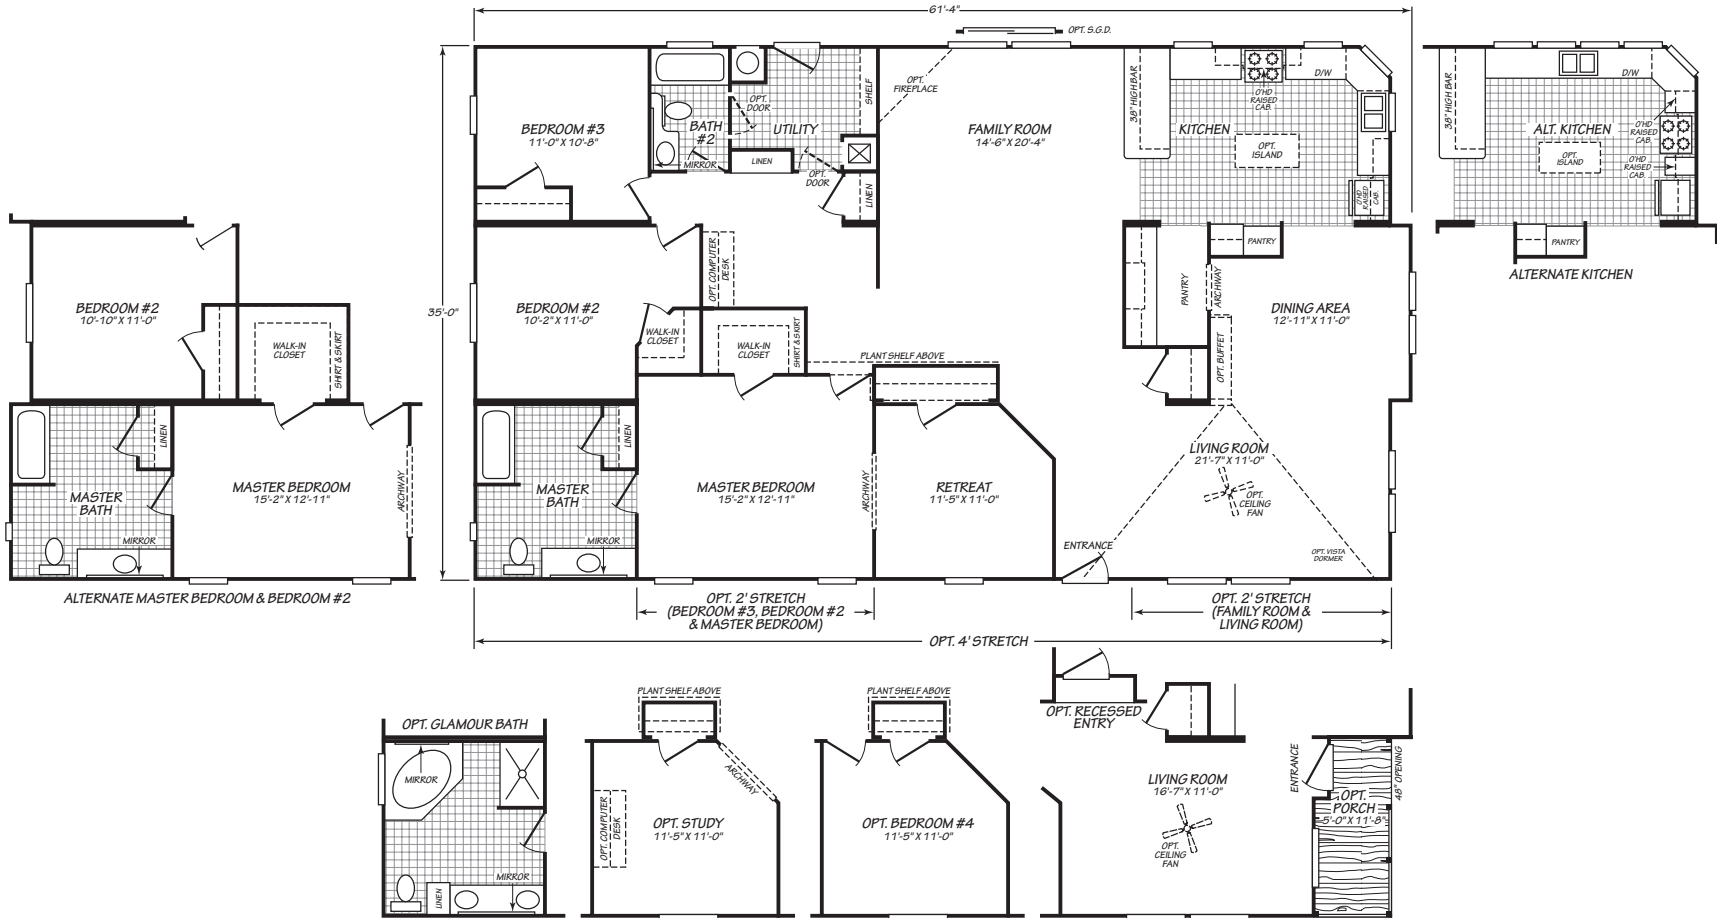

FESTIVAL 2

MODEL 35603K

3 Bedroom • 2 Bath • 2,115 Square Feet

Important: Because we continually update and modify our products, it is important for you to know that our brochures and literature are for illustrative purposes only. Illustrations may show optional features. All information contained herein may vary from the actual home we build. Dimensions are nominal and length and width measurements are from exterior wall to exterior wall. We reserve the right to make changes at any time, without notice or obligation, in prices, colors, materials, specifications, features and models. Please check with your retailer for specific information about the home you select.